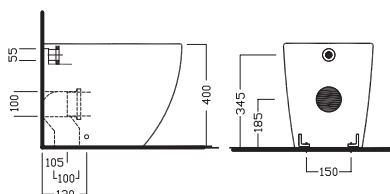

DISEGNO TECNICO TECHNICAL DESIGN