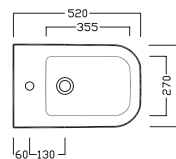

BIANCA

TERRA RIMLESS WC

PURE RIM

360x520

Vaso senza brida scarico universale-traslato, filo muro

Vaso senza brida scarico universale con scarico variabile, per installazione a filo muro. Completo di fissaggio. Integrabile con sedile frenato.

Shifted-universal outlet back to wall Rimless wc

Universal outlet Rimless WC with adjustable floor outlet. Back-to-wall installation. Complete with fixing. Can be combined with soft-close seat.

Spülrandlos WC mit Universal senkrechten oder waagerechtem Abgang

Spülrandlos WC mit Universal senkrechten oder waagerechtem Abgang, mit Halterungen. Kann mit einem gebremsten Sitz installiert werden.

Cuvette sans bride vidange universelle ras du mur

Cuvette sans bride vidange au sol universelle avec fixation. Installation au ras du mur. A intégrer au abattant avec système frein de chute.

Inodoro sin canal de lavado con descarga universal variable contra la pared

Inodoro sin canal de lavado con descarga universal de tierra variable. Completo de fijación. Instalación contra la pared. Integrable con asiento con caída amortiguada.

Ваза универсальная розетка сдвинутой, заподлицо со стеной без боковых отверстий без сливного кольца.

Ваза с универсальным выходе переменной выхлопной без сливного кольца, для Установка заподлицо со стеной. В комплекте с крепежом. Интегрируется с тормозами сиденье.

Bidet monoforo filo muro OPEN BIDET

Bidet completo di fissaggi per installazione a filo muro.

Back-to-wall one hole bidet OPEN BIDET

Back-to-wall bidet, complete with fixing elements.

Einlochbidet

Bidet inklusive Halterungen zur Wandmontage.

Bidet à un trou au ras du mur

Bidet avec kit de fixation pour installation au ras du mur.

Bidé de un orificio contra la pared