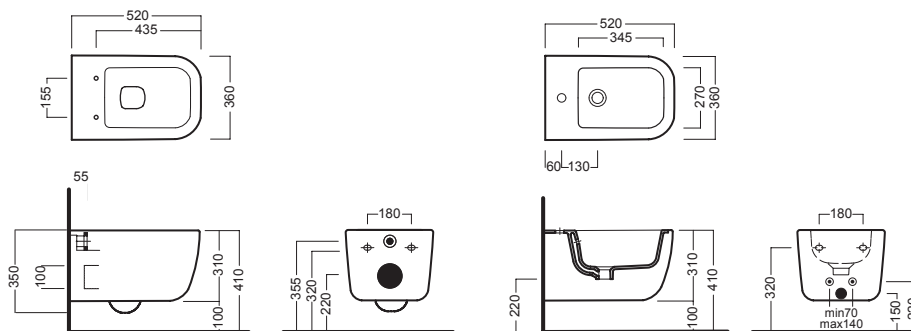

DISEGNO TECNICO TECHNICAL DESIGN