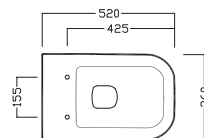

DISEGNO TECNICO TECHNICAL DESIGN