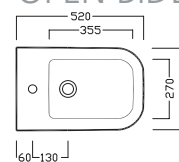

360x520

Vaso scarico universale filo muro

Vaso scarico universale. Installazione a filo muro. Integrabile con sedile frenato.

Back to wall wc with universal outlet

WC with universal outlet. Back-to-wall installation.

Can be combined with soft close seat.

WC mit Universal Abgang zur Wand-Montage

Tiefspüler mit Universal Abgang. Kann mit einem gebremsten oder nicht gebremsten Sitz.

Cuvette vidange universelle ras du mur

Cuvette vidange universelle. Installation au ras du mur.

A intégrer au abattant avec système frein de chute abattant.

Inodoro con descarga universal contra la pared

Inodoro con descarga universal. Instalación contra la pared. Integrable con asiento con caída amortiguada.

Унитаз с универсальным сливом

Унитаз с универсальным сливом. Может быть укомплектован сиденьем с системой плавного закрывания крышки.

Bidet monoforo filo muro OPEN BIDET

Per installazione a filo muro.

Back-to-wall one hole bidet OPEN BIDET

Back-to-wall bidet.

Einlochbidet

Bidet zur Wandmontage.

Bidet à un trou au ras du mur

Bidet pour installation au ras du mur.

Bidé de un orificio contra la pared

Bidé para instalación contra la pared.

Биде с одним отверстием

Биде для пристенной установки.

ACCESSORI ACCESSORIES

DISEGNO TECNICO TECHNICAL DESIGN

OPEN BIDET

01 BIANCO
WHITE