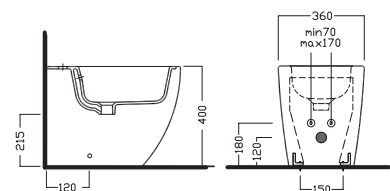

360x520

Vaso scarico universale filo muro

Vaso scarico universale. Installazione a filo muro. Integrabile con sedile frenato.

Back to wall wc with universal outlet

WC with universal outlet. Back-to-wall installation.

Can be combined with soft close seat.

WC mit Universal Abgang zur Wand-Montage

Tiefspüler mit Universal Abgang. Kann mit einem gebremsten oder nicht gebremsten Sitz.

Cuvette vidange universelle ras du mur

Cuvette vidange universelle. Installation au ras du mur.

A intégrer au abattant avec système frein de chute abattant.

Inodoro con descarga universal contra la pared

Inodoro con descarga universal. Instalación contra la pared. Integrable con asiento con caída amortiguada.

Унитаз с универсальным сливом

Унитаз с универсальным сливом. Может быть укомплектован сиденьем с системой плавного закрывания крышки.

Bidet monoforo filo muro OPEN BIDET

Per installazione a filo muro.

Back-to-wall one hole bidet OPEN BIDET

Back-to-wall bidet.

Einlochbidet

Bidet zur Wandmontage.

Bidet à un trou au ras du mur

Bidet pour installation au ras du mur.

Bidé de un orificio contra la pared

Bidé para instalación contra la pared.

Биде с одним отверстием

Биде для пристенной установки.

ACCESSORI ACCESSORIES

DISEGNO TECNICO TECHNICAL DESIGN

OPEN BIDET

01 BIANCO
WHITE