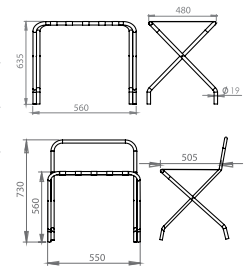

RAF VE TAŞIYICILAR SHELF AND CARRIERS