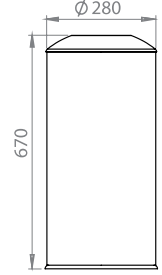

ÇÖP KOVASI / BATTAL BOY
OVERSIZED DUST BIN