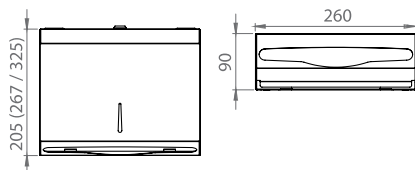

KAĞITLIK VE HAVLULUKLAR
PAPER AND TOWEL DISPENSERS